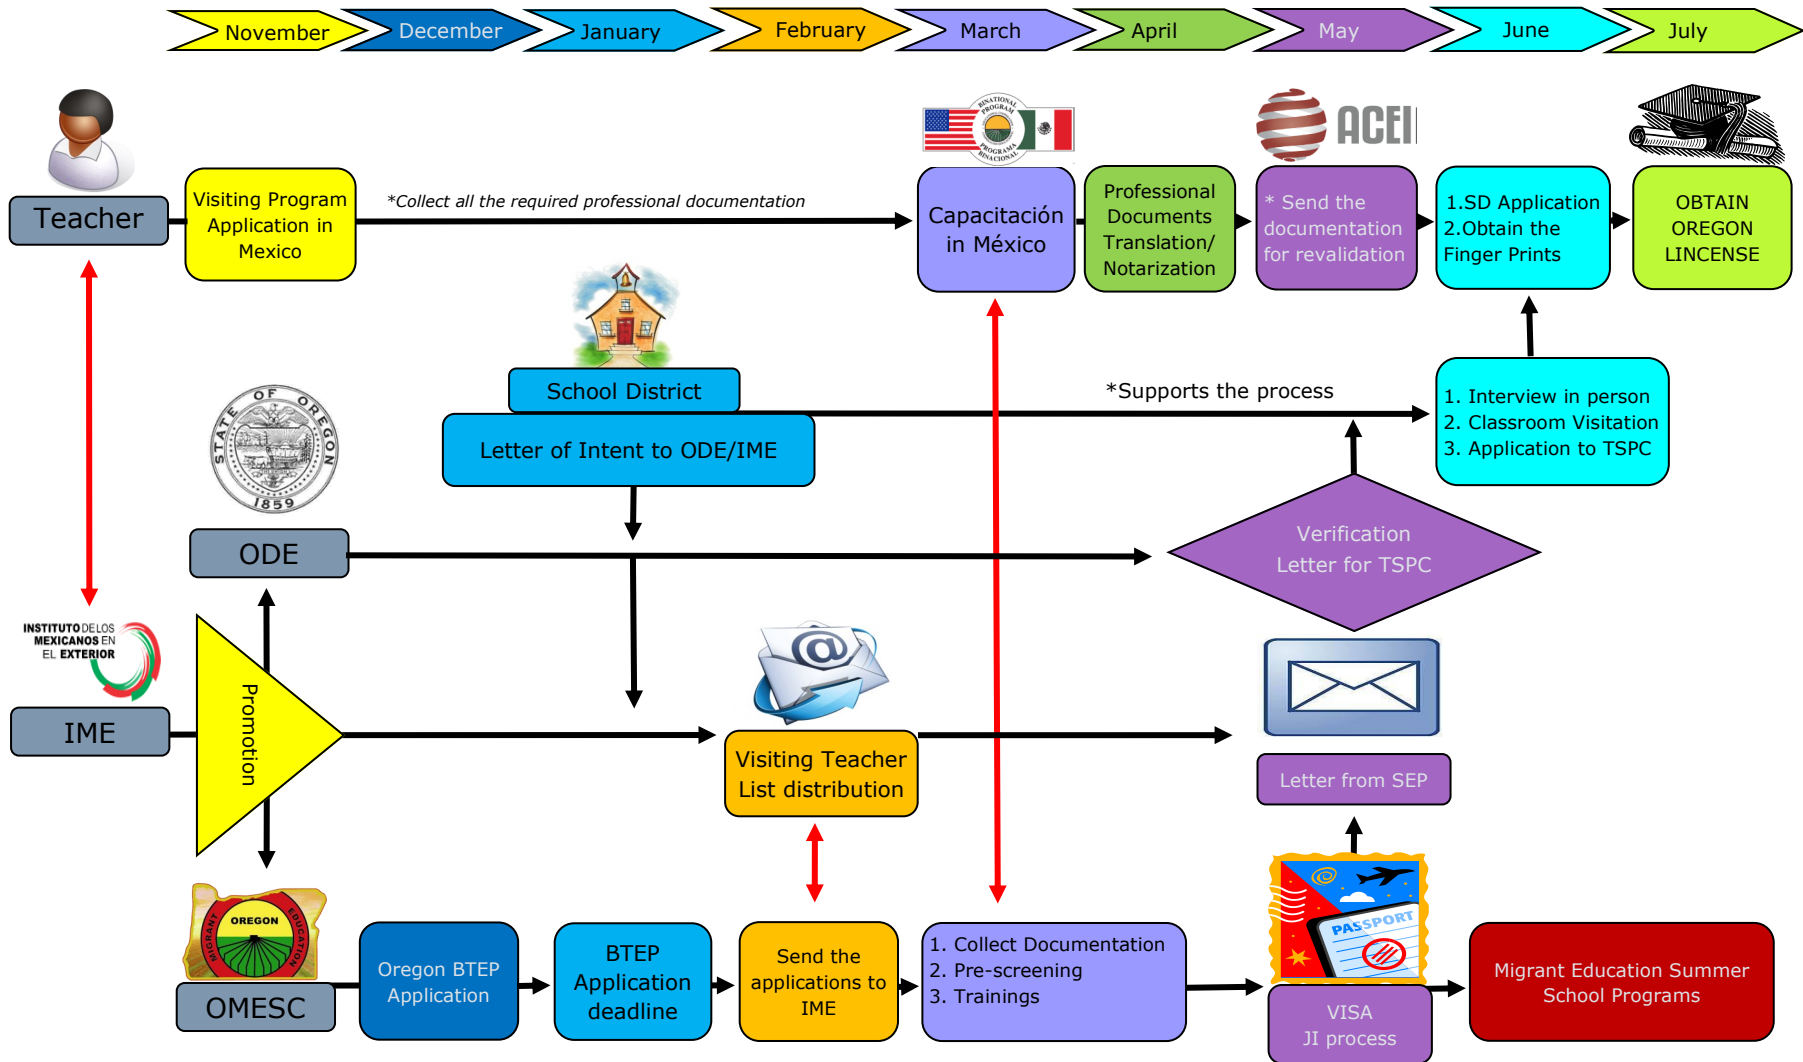

OREGON / MEXICO VISITING PROGRAM TIMELINE DIAGRAM

QUICK REFERENCE:

- VP-** Visiting Program
- ACEI-** Academic Credentials Evaluation Institute
- TSPC-** Teacher Standards and Practices Commission
- BTEP-** Binational Teacher Exchange Program
- SEP-** Secretariat of Public Education (Mexico)
- IME-** Institute of Mexicans Abroad
- OMSC-** Oregon Migrant Education Service Center
- ODE-** Oregon Department of Education
- MEP-** migrant education Program
- PROBEM-** Binational Migrant Education Program